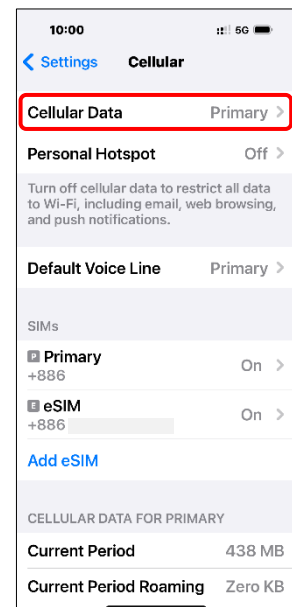

方式一：1.設定

2.行動服務

3.行動數據

4. 行動數據 開/關

方式二：
1. 從螢幕右上角向下
滑動開啟控制中心

2. 行動數據 開/關

Turn on/off Cellular Data

Method One:
1. Settings

2. Cellular

3. Turn on/off Cellular Data

Method Two:
1. Swiping down from the top right of the screen.

2. Turn on/off Cellular Data

Use dual SIM with an eSIM to turn on/off Cellular Data

Method One:
1. Settings

2. Cellular

3. Cellular Data

4. Turn on/off Cellular Data

Method Two:

1. Swiping down from the top right of the screen.

2. Turn on/off Cellular Data