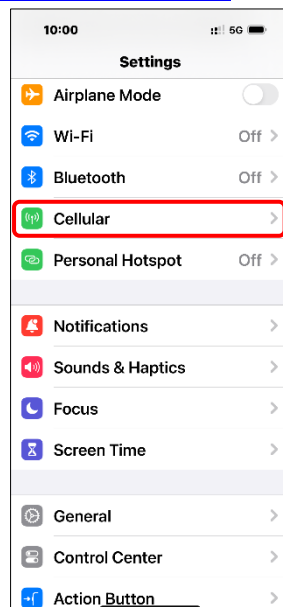

方式一：1.設定

2.行動服務

3.行動數據

4. 行動數據 開/關

方式二：
1. 從螢幕右上角向下
滑動開啟控制中心

2. 行動數據 開/關

Turn on/off Cellular Data

Method One:
1. Settings

2. Cellular

3. Turn on/off Cellular Data

Method Two:
1. Swiping down from the top right of the screen.

2. Turn on/off Cellular Data

Use dual SIM with an eSIM to turn on/off Cellular Data

Method One:
1. Settings

2. Cellular

3. Cellular Data

4. Turn on/off Cellular Data

Method Two:

1. Swiping down from the top right of the screen.

2. Turn on/off Cellular Data