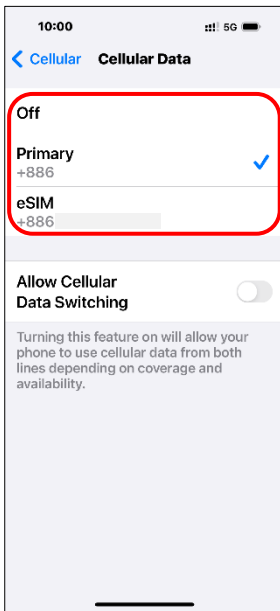

方式一：1.設定

2.行動服務

3.行動數據

4. 行動數據 開/關

方式二：
1. 從螢幕右上角向下
滑動開啟控制中心

2. 行動數據 開/關

Turn on/off Cellular Data

Method One:
1. Settings

2. Cellular

3. Turn on/off Cellular Data

Method Two:
1. Swiping down from the top right of the screen.

2. Turn on/off Cellular Data

Use dual SIM with an eSIM to turn on/off Cellular Data

Method One:
1. Settings

2. Cellular

3. Cellular Data

4. Turn on/off Cellular Data

Method Two:

1. Swiping down from the top right of the screen.

2. Turn on/off Cellular Data