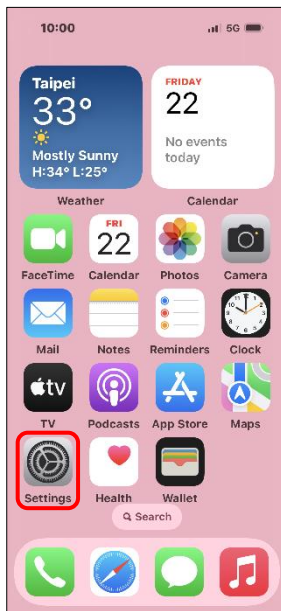

方式一：1.設定

2.行動服務

3.行動數據

4. 行動數據 開/關

方式二：
1. 從螢幕右上角向下
滑動開啟控制中心

2. 行動數據 開/關

Turn on/off Cellular Data

Method One:
1. Settings

2. Cellular

3. Turn on/off Cellular Data

Method Two:
1. Swiping down from the top right of the screen.

2. Turn on/off Cellular Data

Use dual SIM with an eSIM to turn on/off Cellular Data

Method One:
1. Settings