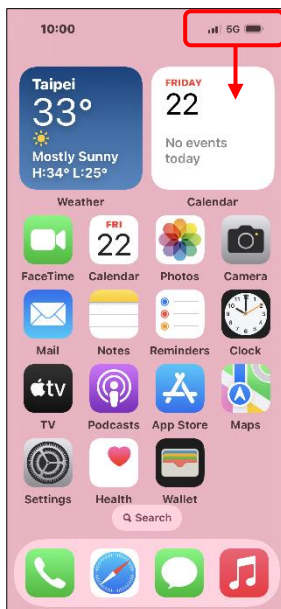

方式一：1.設定

2.行動服務

3.行動數據

4. 行動數據 開/關

方式二：
1. 從螢幕右上角向下
滑動開啟控制中心

2. 行動數據 開/關

Turn on/off Cellular Data

Method One:
1. Settings

2. Cellular

3. Turn on/off Cellular Data

Method Two:
1. Swiping down from the top right of the screen.

2. Turn on/off Cellular Data

Use dual SIM with an eSIM to turn on/off Cellular Data

Method One:
1. Settings